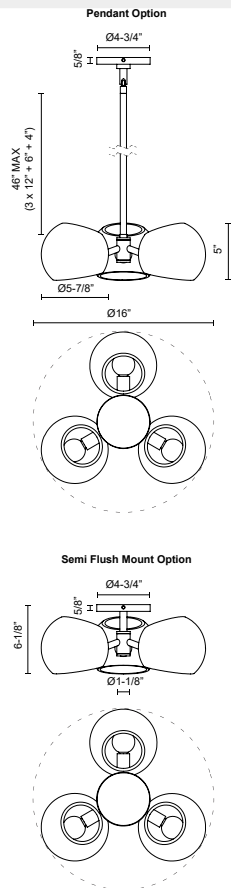

alora mood

P. 1.855.855.8926

CANADA: 19054 28TH Avenue Surrey - BC V3Z 6M3

USA: 3035 E. Lone Mountain Rd - Las Vegas, NV, 89081

WILLOW PD548315

FIXTURE DIMENSIONS	D16" x H5"
LAMP TYPE	E12
MAX WATTAGE	60W
BULB QTY	3
BULBS INCLUDED	No
VOLTAGE	120V
GLASS DETAILS	Clear, Copper, Opal or Smoked Glass
MATERIAL	Glass; Steel;
ROD LENGTH	46" Max (3x12" + 1x6" + 1x4")
DIAMETER OF ROD	5/8"
WIRE LENGTH	60"
MINIMUM HANG HEIGHT	6-1/4"
SLOPED CEILING ADAPTABLE	Yes, Up to 45 Degrees
LOCATION	Dry
CANOPY DIMENSIONS	D4-3/4" x H5/8"
PAINT FINISH	BG01; MB01;

[D - Diameter, L - Length, W - Width, H - Height, E - Extension]

AVAILABLE FINISHES:

*For complete warranty terms, please visit: www.aloralighting.com/warranty

WWW.ALORAMOOD.COM

© 2022 KUZCO LIGHTING. ALL RIGHTS RESERVED.